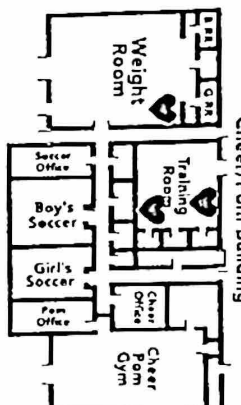

WESTMOORE HIGH SCHOOL

12613 SOUTH WESTERN AVE
OKLAHOMA CITY, OK 73170

1. Main Front Entrance
2. Commons Entrance
3. Business Hall Entrance
4. South Blue Hall Entrance
5. North Blue Hall Entrance
6. New Edition Exit
7. New Edition Exit
8. New Edition Exit
9. Red Hall Exit
10. Red Hall Exit
11. Red Hall Exit
12. Yellow Hall Exit
13. Yellow Hall Exit
14. Main Office Exit
15. Teacher Workroom Exit
16. Kitchen Exit
17. Boiler Room
18. Art Room 2 Exit
19. Art & Band Room Exit
20. North Arena Exit
21. North Arena Exit
22. Northeast Arena Exit
23. Wrestling Room Exit
24. Southwest Arena Exit
25. Southwest Arena Exit
26. Practice Gym Exit
27. Competition Gym Exit
28. Weight Room Exit
29. P.E. Hall Southwest Exit
30. Auditorium Entrance
- 31-A. North Annex Entrance