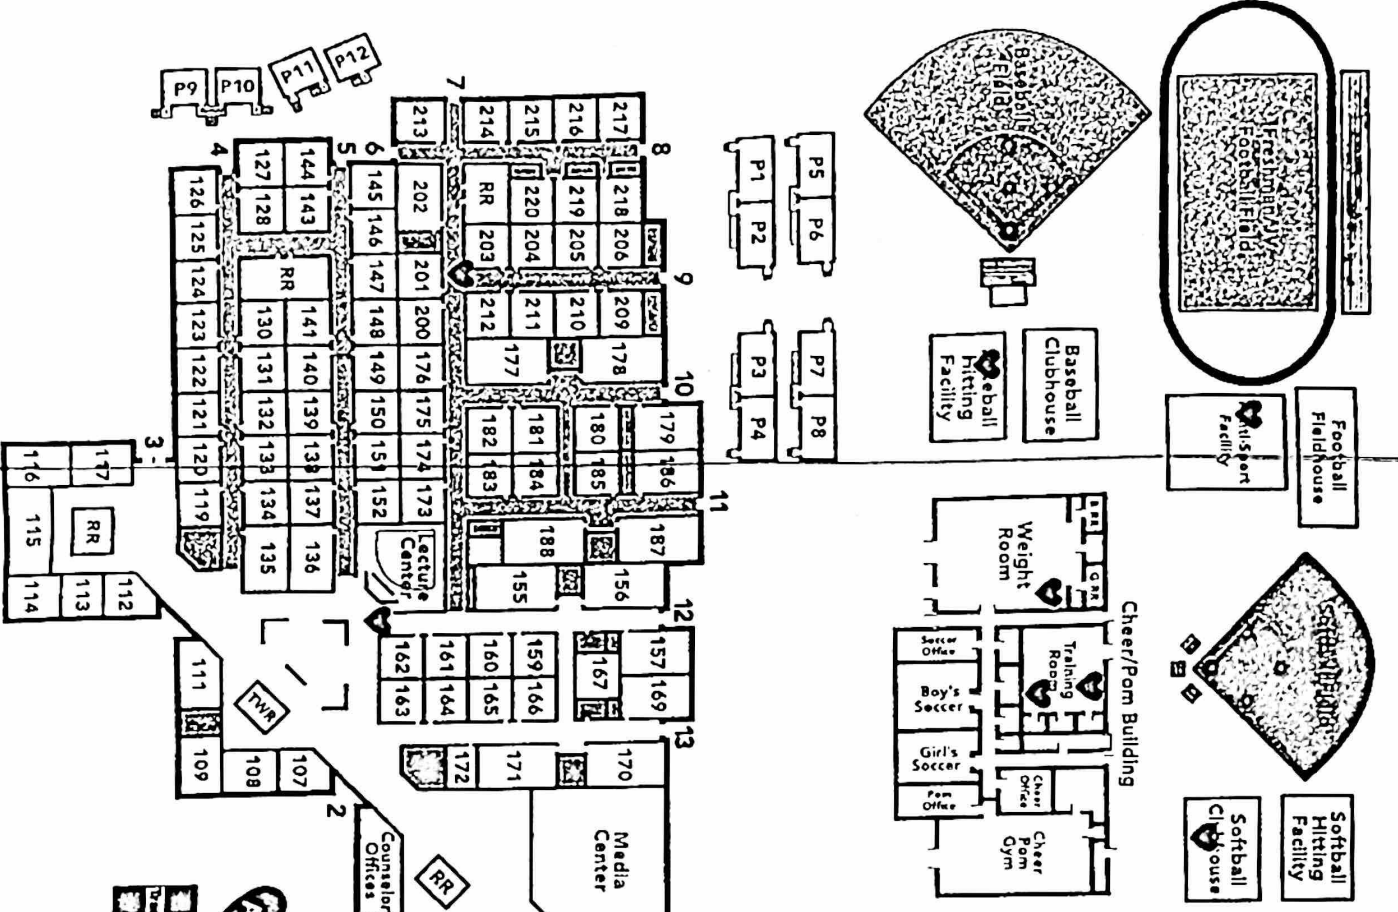

WESTMOORE HIGH SCHOOL

12613 SOUTH WESTERN AVE
OKLAHOMA CITY, OK 73170

1. Main Front Entrance
2. Commons Entrance
3. Business Hall Entrance
4. South Blue Hall Entrance
5. North Blue Hall Entrance
6. New Edition Exit
7. New Edition Exit
8. New Edition Exit
9. Red Hall Exit
10. Red Hall Exit
11. Red Hall Exit
12. Yellow Hall Exit
13. Yellow Hall Exit
14. Main Office Exit
15. Teacher Workroom Exit
16. Kitchen Exit
17. Boiler Room
18. Art Room 2 Exit
19. Art & Band Room Exit
20. North Arena Exit
21. North Arena Exit
22. Northeast Arena Exit
23. Wrestling Room Exit
24. Southwest Arena Exit
25. Southwest Arena Exit
26. Practice Gym Exit
27. Competition Gym Exit
28. Weight Room Exit
29. P.E. Hall Southwest Exit
30. Auditorium Entrance
- 31-A. North Annex Entrance